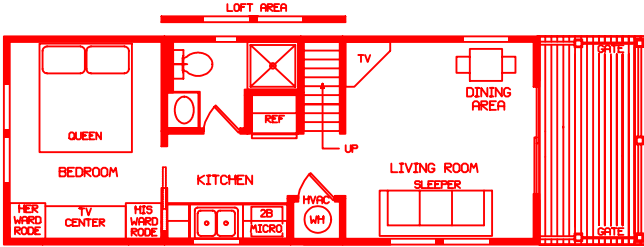

CREEK SIDE SERIES

CREEK SIDE STANDARD
12x36

CREEK SIDE LIMITED
12x26

CREEK SIDE STANDARD
12x36 LOFT

CREEK SIDE STANDARD
12x36 OVER PORCH
LOFT

CREEK SIDE LIMITED
14x39

CREEK SIDE STANDARD
14x41

CREEK SIDE STANDARD
14x42