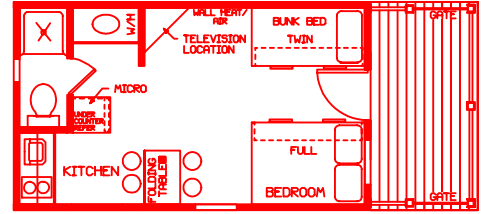

CREEK SIDE SERIES

CREEK SIDE STANDARD
12x36

CREEK SIDE LIMITED
12x26

CREEK SIDE STANDARD
12x36 LOFT

CREEK SIDE STANDARD
12x36 OVER PORCH
LOFT

CREEK SIDE LIMITED
14x39

CREEK SIDE STANDARD
14x41

CREEK SIDE STANDARD
14x42