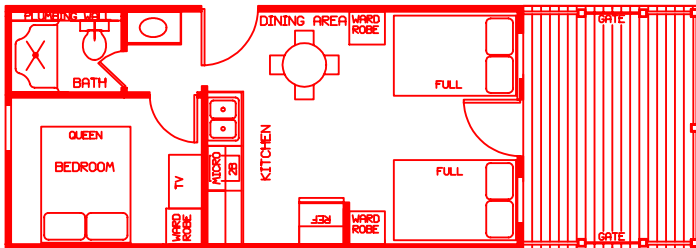

CREEK SIDE SERIES

CREEK SIDE STANDARD
12x36

CREEK SIDE LIMITED
12x26

CREEK SIDE STANDARD
12x36 LOFT

CREEK SIDE STANDARD
12x36 OVER PORCH
LOFT

CREEK SIDE LIMITED
14x39

CREEK SIDE STANDARD
14x41

CREEK SIDE STANDARD
14x42