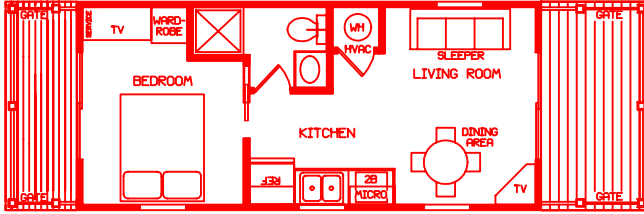

CREEK SIDE SERIES

CREEK SIDE STANDARD
12x36

CREEK SIDE LIMITED
12x26

CREEK SIDE STANDARD
12x36 LOFT

CREEK SIDE STANDARD
12x36 OVER PORCH
LOFT

CREEK SIDE LIMITED
14x39

CREEK SIDE STANDARD
14x41

CREEK SIDE STANDARD
14x42