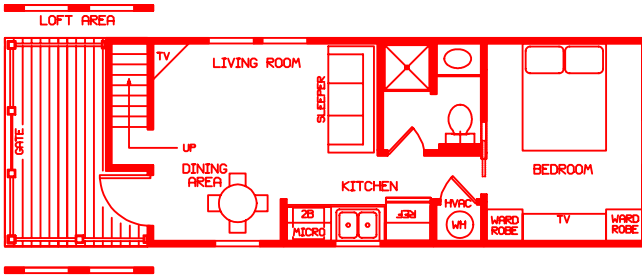

CREEK SIDE SERIES

CREEK SIDE STANDARD
12x36

CREEK SIDE LIMITED
12x26

CREEK SIDE STANDARD
12x36 LOFT

CREEK SIDE STANDARD
12x36 OVER PORCH
LOFT

CREEK SIDE LIMITED
14x39

CREEK SIDE STANDARD
14x41

CREEK SIDE STANDARD
14x42