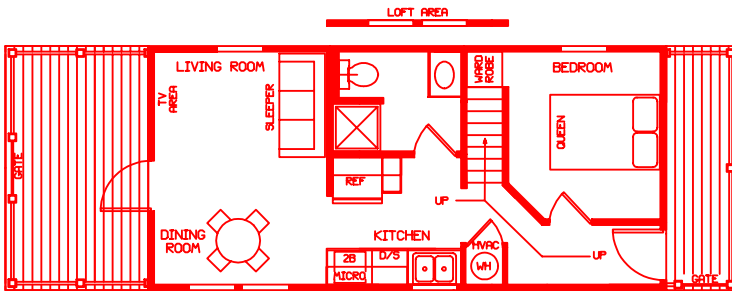

CREEK SIDE SERIES

CREEK SIDE STANDARD
12x36

CREEK SIDE LIMITED
12x26

CREEK SIDE STANDARD
12x36 LOFT

CREEK SIDE STANDARD
12x36 OVER PORCH
LOFT

CREEK SIDE LIMITED
14x39

CREEK SIDE STANDARD
14x41

CREEK SIDE STANDARD
14x42