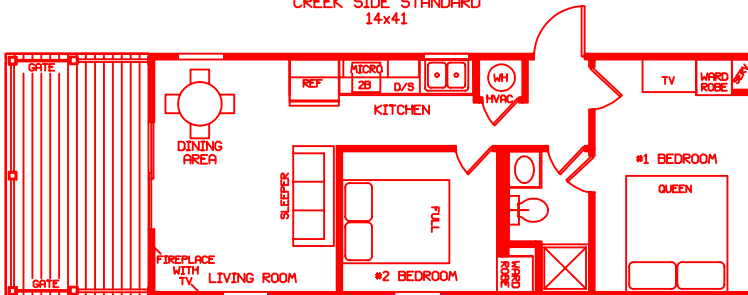

CREEK SIDE SERIES

CREEK SIDE STANDARD
12x36

CREEK SIDE LIMITED
12x26

CREEK SIDE STANDARD
12x36 LOFT

CREEK SIDE STANDARD
12x36 OVER PORCH
LOFT

CREEK SIDE LIMITED
14x39

CREEK SIDE STANDARD
14x41

CREEK SIDE STANDARD
14x42